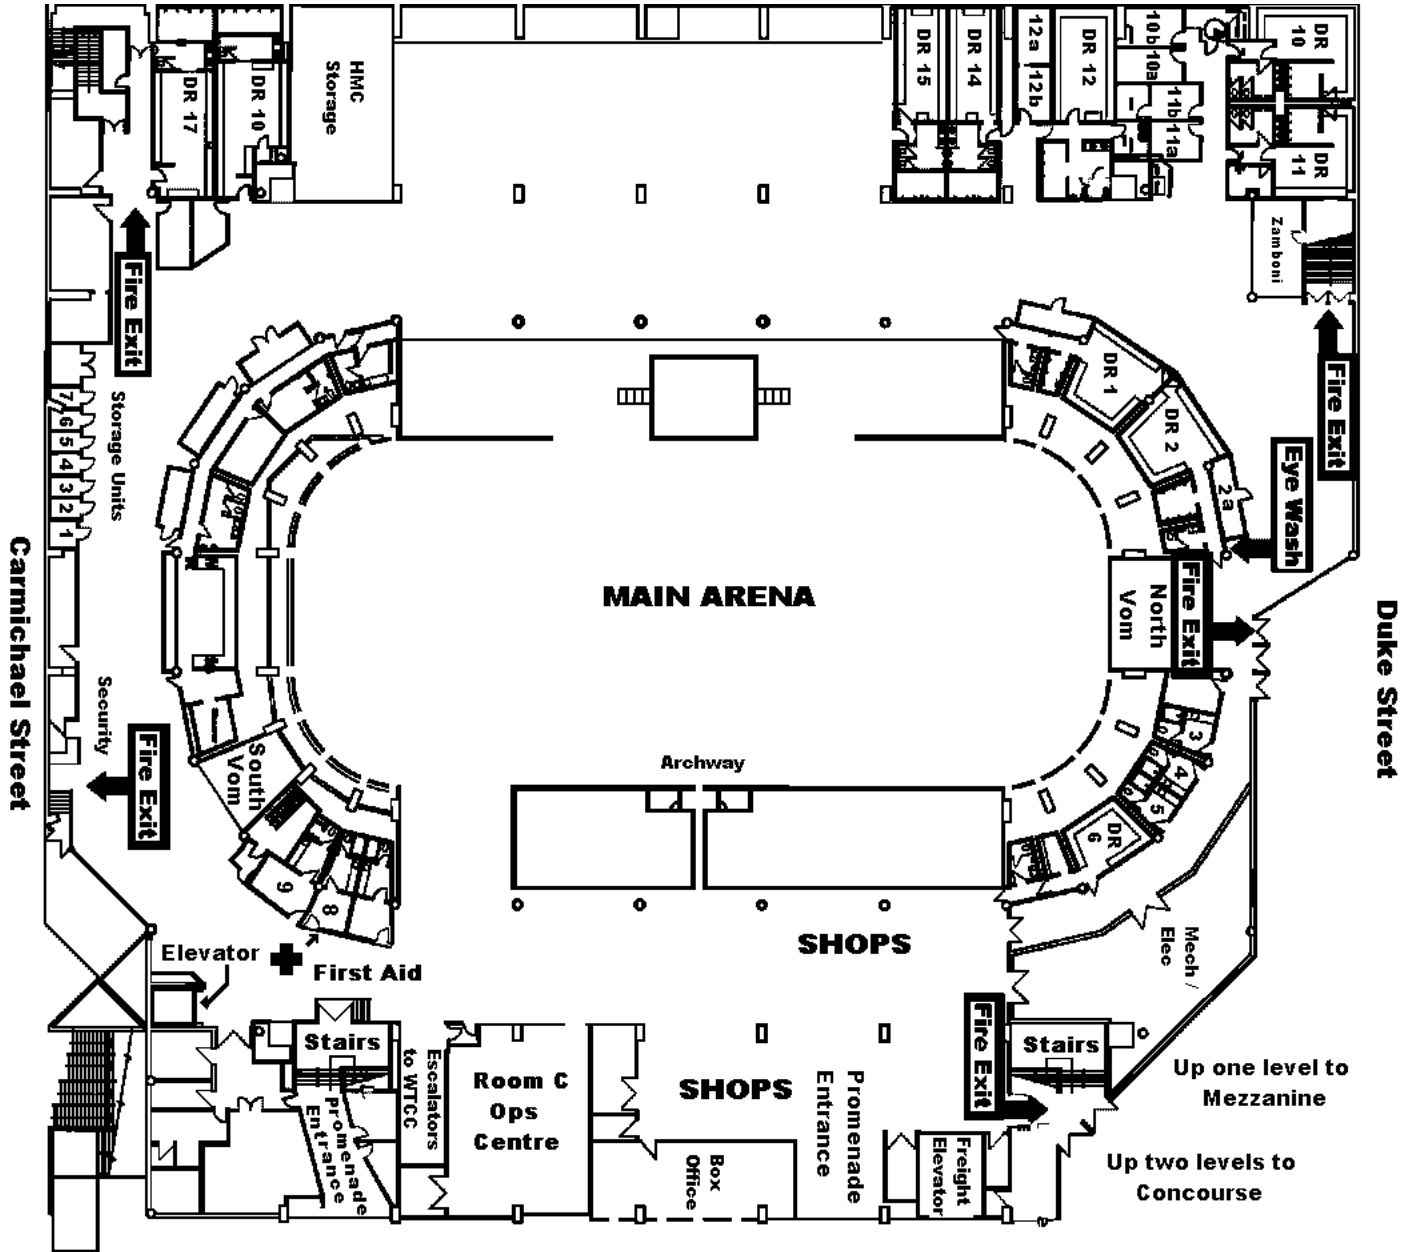

HALIFAX METRO CENTRE

BRUNSWICK STREET (Accessible from Concourse Level)

World Trade & Convention Centre Level 3

Concourse in HMC
Banner Parade start near Brunswick St.

Mezzanine in HMC
(above Shops)
Rounds IV-VI
Trail In Round Dance
Washrooms and Water Fountains

HMC Main Arena
Plus Dancing Ceremonies
Showcase of Rounds
Exhibition Area
Shops, First Aid
Operations Centre & Leaders Lounge

WT&CC Level 3:
301 Basic Squares
302 Challenge
303 & 306 Contras
304 & 305 Clogging
307 Heritage Room, Atrium Lounge, 308 International Room

WORLD TRADE AND CONVENTION CENTRE

WT&CC Level 2 (Above):

200C Advanced 1
 200D Mainstream
 200E Advanced 2
 202-205 Rounds II-III

201 Panels & Meetings
 Show Office: Sewing Room
 Boardroom: Sewing Demos

Link to Prince George
 Main Entrance from Argyle Street

WT&CC Level 1 (Below):

100 Lunch Concession

101 Pre-Registered Dancers
 101 Church Service

Registration Desk
 Information Tables

Connect with Halifax Link Pedway
 to Scotia Square and Delta Halifax