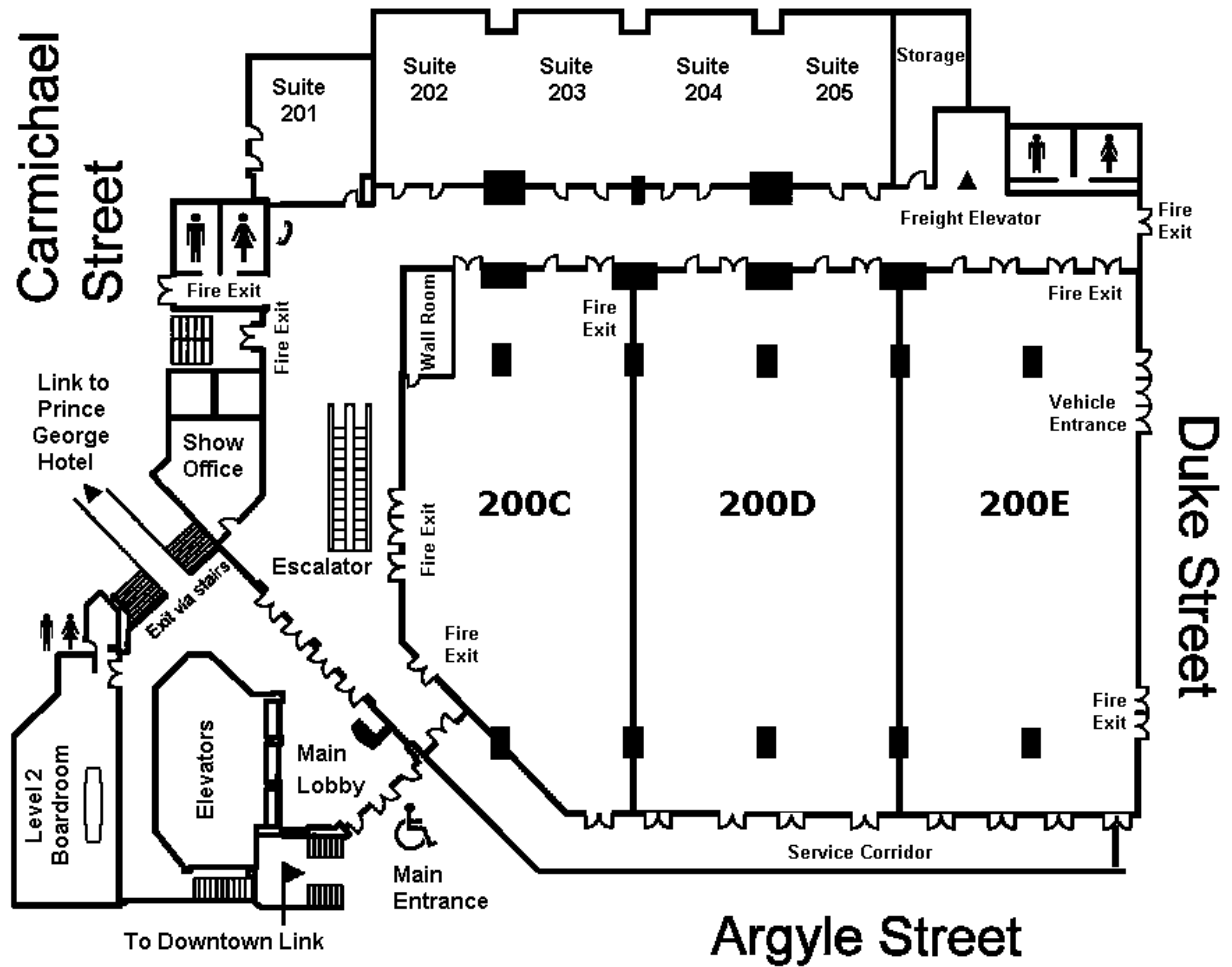

HALIFAX METRO CENTRE

BRUNSWICK STREET (Accessible from Concourse Level)

World Trade & Convention Centre Level 3

Concourse in HMC
Banner Parade start near Brunswick St.

Mezzanine in HMC
(above Shops)
Rounds IV-VI
Trail In Round Dance
Washrooms and Water Fountains

HMC Main Arena
Plus Dancing Ceremonies
Showcase of Rounds
Exhibition Area
Shops, First Aid
Operations Centre & Leaders Lounge

WT&CC Level 3:
301 Basic Squares
302 Challenge
303 & 306 Contras
304 & 305 Clogging
307 Heritage Room, Atrium Lounge, 308 International Room

WORLD TRADE AND CONVENTION CENTRE

WT&CC Level 2 (Above):

200C Advanced 1
 200D Mainstream
 200E Advanced 2
 202-205 Rounds II-III

201 Panels & Meetings
 Show Office: Sewing Room
 Boardroom: Sewing Demos

Link to Prince George
 Main Entrance from Argyle Street

WT&CC Level 1 (Below):

100 Lunch Concession

101 Pre-Registered Dancers
 101 Church Service

Registration Desk
 Information Tables

Connect with Halifax Link Pedway
 to Scotia Square and Delta Halifax