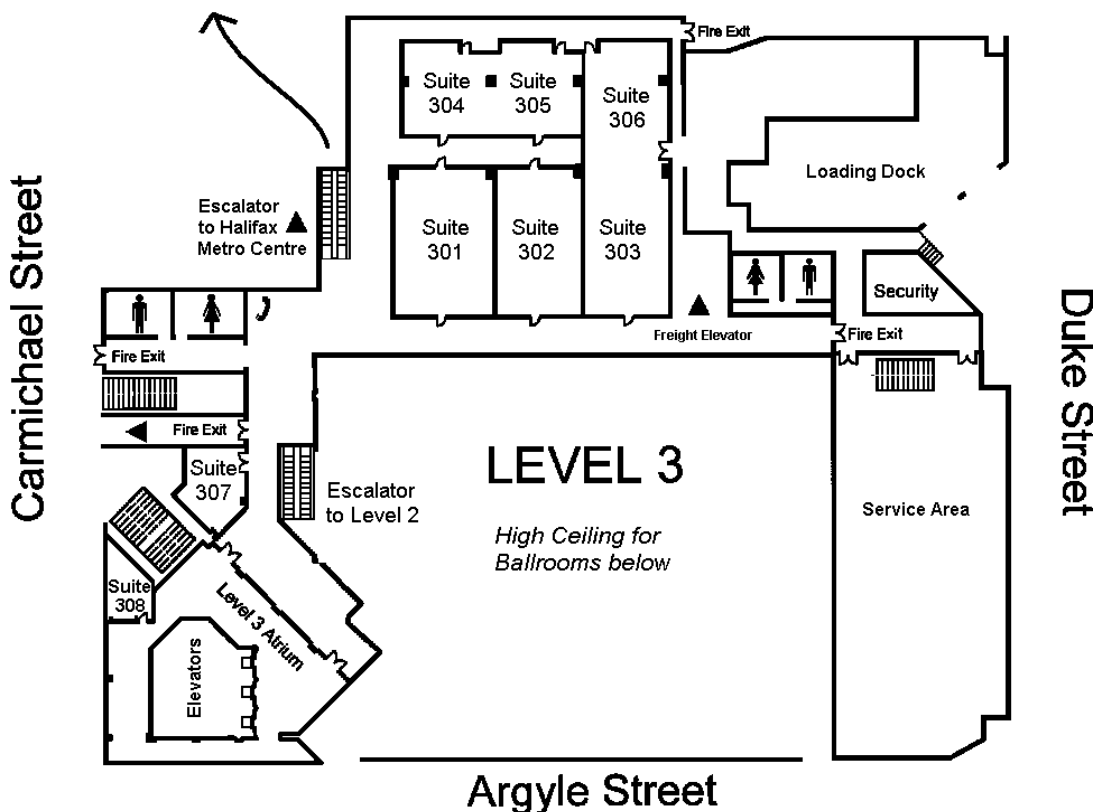

HALIFAX METRO CENTRE

BRUNSWICK STREET (Accessible from Concourse Level)

World Trade & Convention Centre Level 3

Concourse in HMC
Banner Parade start near Brunswick St.

Mezzanine in HMC
(above Shops)
Rounds IV-VI
Trail In Round Dance
Washrooms and Water Fountains

HMC Main Arena
Plus Dancing Ceremonies
Showcase of Rounds
Exhibition Area
Shops, First Aid
Operations Centre & Leaders Lounge

WT&CC Level 3:
301 Basic Squares
302 Challenge
303 & 306 Contras
304 & 305 Clogging
307 Heritage Room, Atrium Lounge, 308 International Room

WORLD TRADE AND CONVENTION CENTRE

WT&CC Level 2 (Above):

200C Advanced 1
 200D Mainstream
 200E Advanced 2
 202-205 Rounds II-III

201 Panels & Meetings
 Show Office: Sewing Room
 Boardroom: Sewing Demos

Link to Prince George
 Main Entrance from Argyle Street

WT&CC Level 1 (Below):

100 Lunch Concession

101 Pre-Registered Dancers
 101 Church Service

Registration Desk
 Information Tables

Connect with Halifax Link Pedway
 to Scotia Square and Delta Halifax